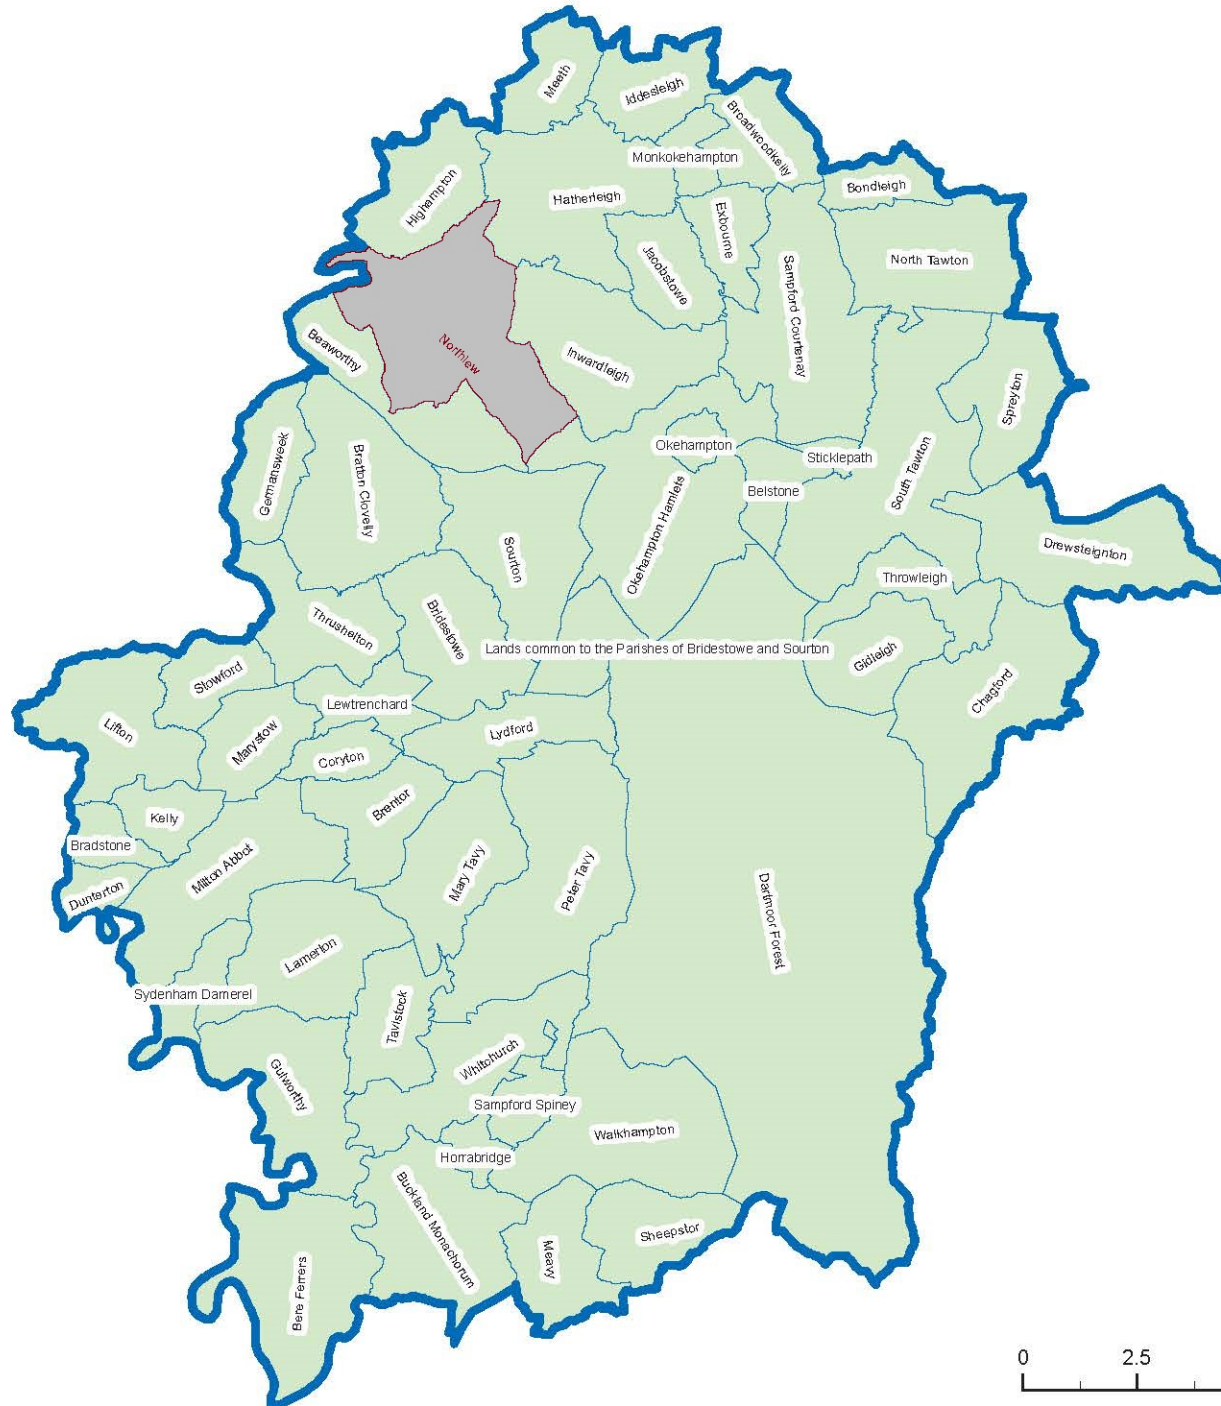

West Devon Parishes

Legend

 Parish Boundaries

Strategic Intelligence
statistics@devon.gov.uk

This map is reproduced from Ordnance Survey material with the permission of Ordnance Survey on behalf of the Controller of Her Majesty's Stationery Office © Crown copyright. Unauthorised reproduction infringes Crown copyright and may lead to prosecution or civil proceedings. 100019783. 2007